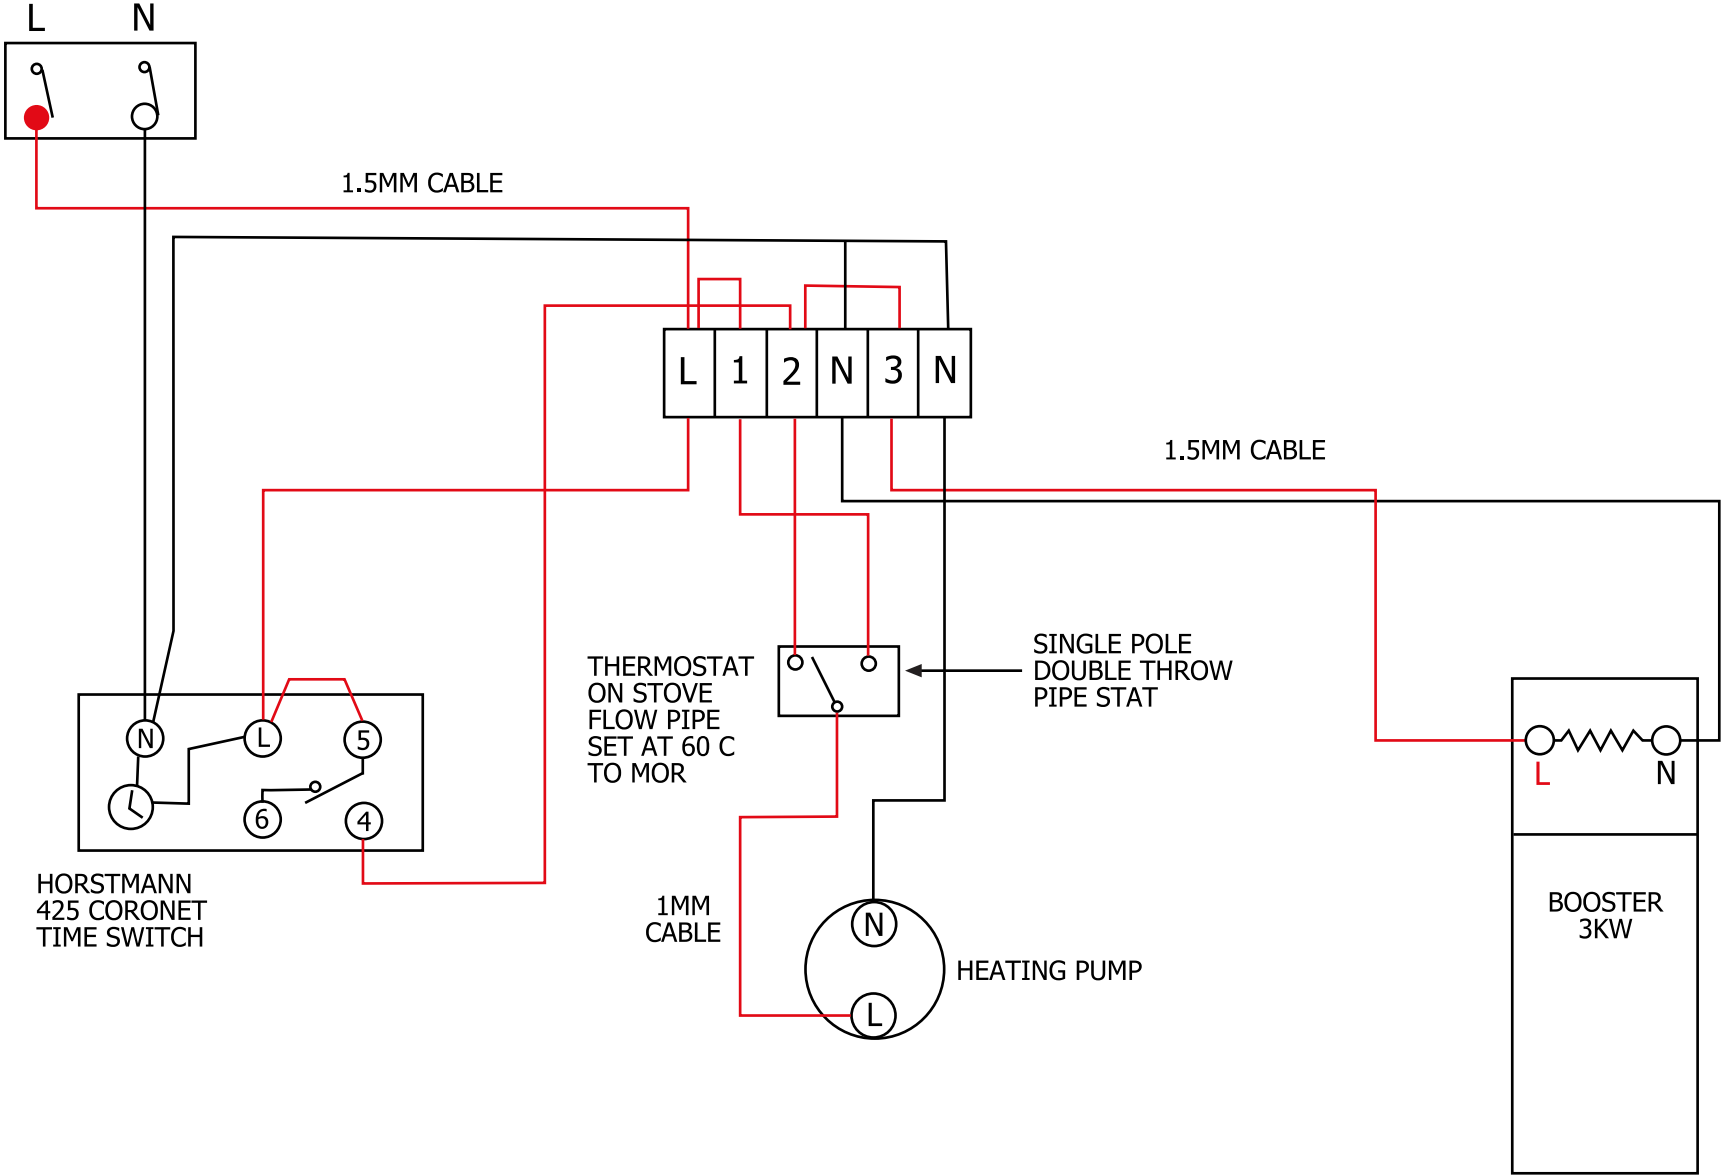

DUNSLEY 3KW BOOSTER HEATER WITH SOLID FUEL STOVE

FUSED 230V POWER SUPPLY

THE BOOSTER IS ONLY CONTROLLED THROUGH THE TIME SWITCH