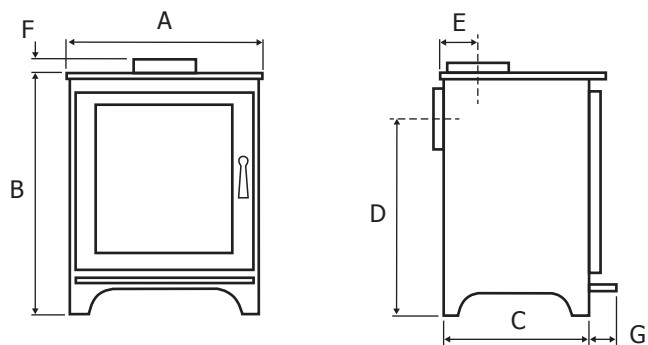

Dimensions and flue sizes

All measurements are in millimetres

All of our stoves have a 125mm diameter flue outlet apart from Highlander 8 which is 152mm diameter outlet

Model	A	B	C	D	E	F	G	H	I	J
Avance 500 Short leg	605	560	275	430	115	25	60	-	-	-
Avance 500 High leg	605	630	275	500	115	25	60	-	-	-
Avance 500 Log store	-	-	-	-	-	-	-	355	325	605
Avance 400	435	590	310	470	115	25	60	-	-	-
Avance 400 Log store	-	-	-	-	-	-	-	390	325	435
Highlander 3 SG	340	560	315	445	105	40	70	-	-	-
Highlander 5 short leg (SL)	425	560	315	445	105	40	70	-	-	-
Highlander 5 High leg (HL)	425	630	315	515	105	40	70	-	-	-
Highlander 8	605	630	315	515	118	45	70	-	-	-