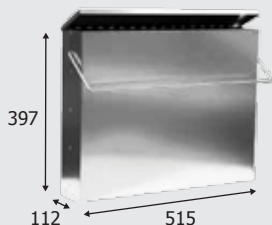

Highlander accessories

The Ash container suitable for most room heaters, stoves and open fires.
Part No: 01414

Rear flue Adapter
Available in 5" and 6" sizes.
Part No: 02298

Sliding wood handle sleeve for use when opening and closing the door. Part No: 02299