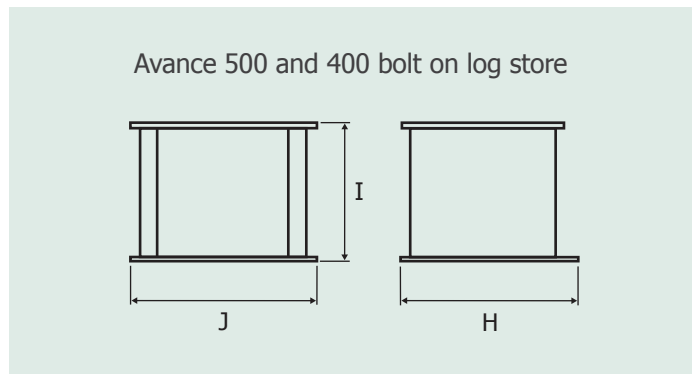

Dimensions and flue sizes

All measurements are in millimetres

All of our stoves have a 125mm diameter flue outlet apart from Highlander 8 which is 152mm diameter outlet

Model	A	B	C	D	E	F	G	H	I	J
Avance 500 Short leg	605	560	275	430	115	25	60	-	-	-
Avance 500 High leg	605	630	275	500	115	25	60	-	-	-
Avance 500 Log store	-	-	-	-	-	-	-	355	325	605
Avance 400	435	590	310	470	115	25	60	-	-	-
Avance 400 Log store	-	-	-	-	-	-	-	390	325	435
Highlander 3 SG	340	560	315	445	105	40	70	-	-	-
Highlander 5 short leg (SL)	425	560	315	445	105	40	70	-	-	-
Highlander 5 High leg (HL)	425	630	315	515	105	40	70	-	-	-
Highlander 8	605	630	315	515	118	45	70	-	-	-